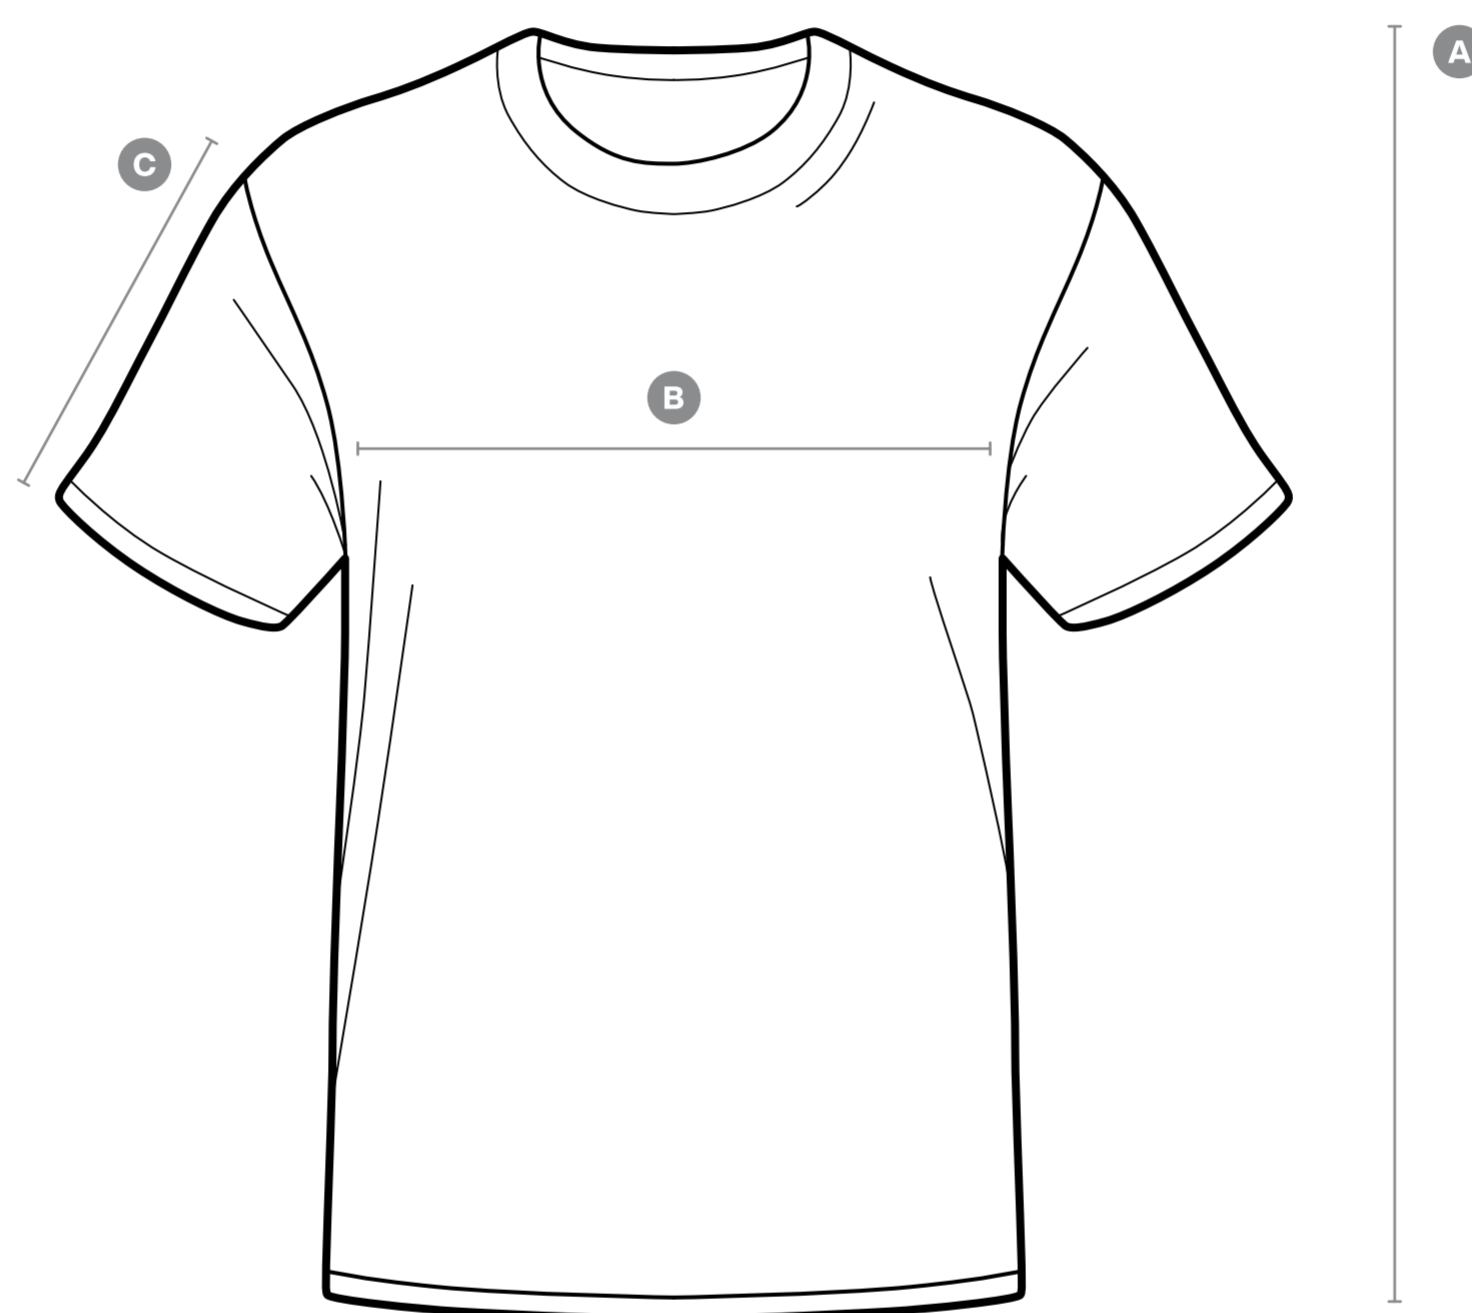

Essential T-Shirt white

± 5% Tolerance

	XS	S	M	L	XL	XXL
A Length	65	67	69	71	73	75
B 1/2 Chest width	53	55	57	59	61	63
C Sleeve length	21,5	22,5	23,5	24,5	25,5	26,5

Our model wears size S at 166 cm height and 85 cm chest circumference.

Our model wears size M at 177cm height and 97cm chest circumference.